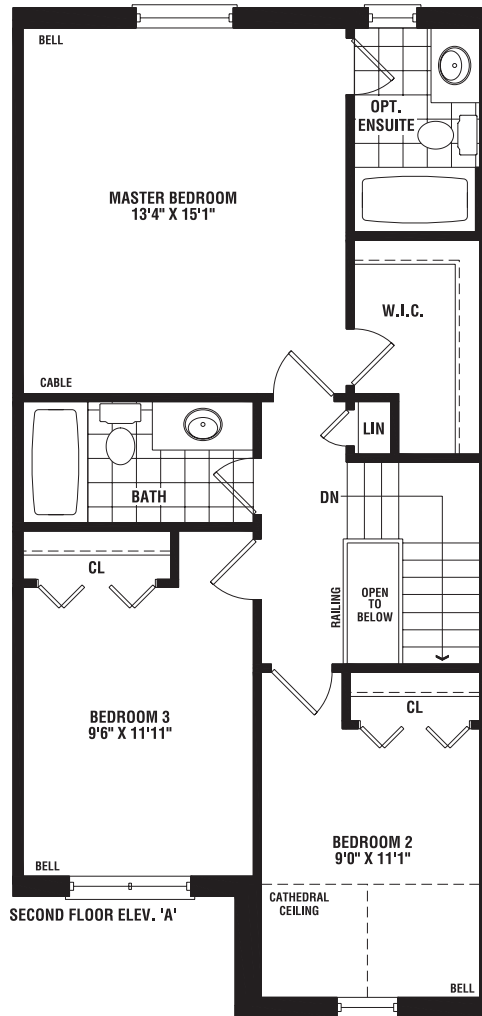

RÉPUBLIQUE 1420 SQ. FT