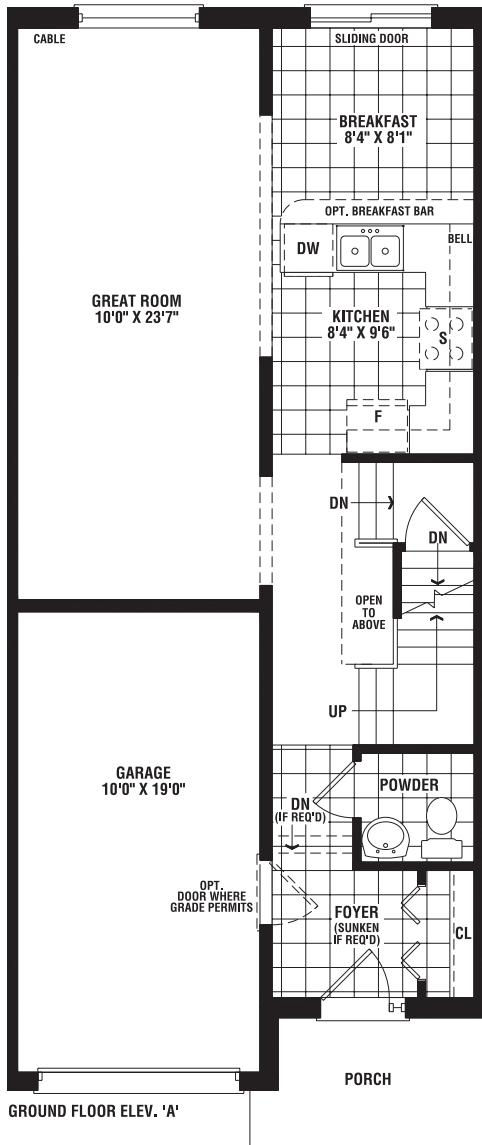

RÉPUBLIQUE 1420 SQ. FT