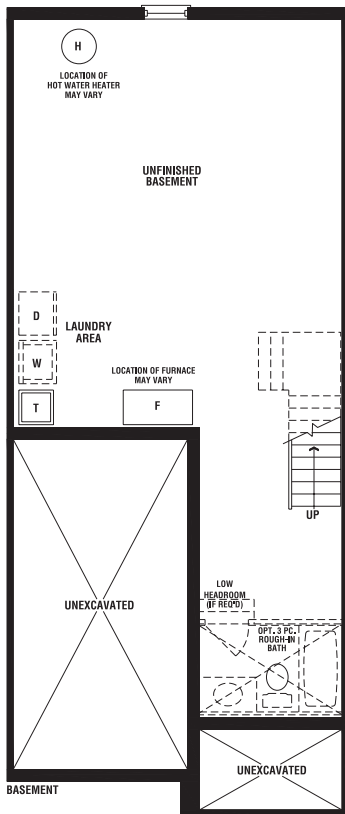

RÉPUBLIQUE 1420 SQ. FT