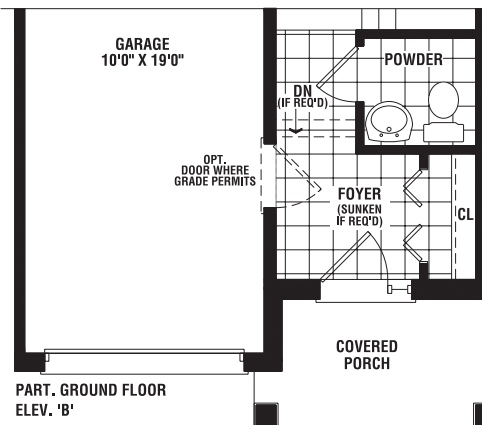

RÉPUBLIQUE 1420 SQ. FT