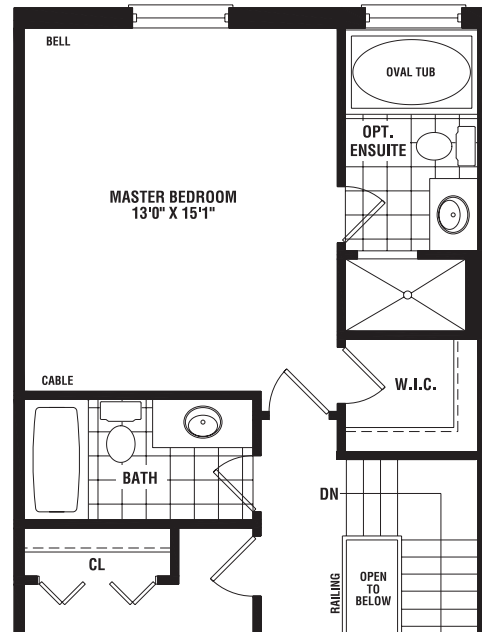

RÉPUBLIQUE 1420 SQ. FT