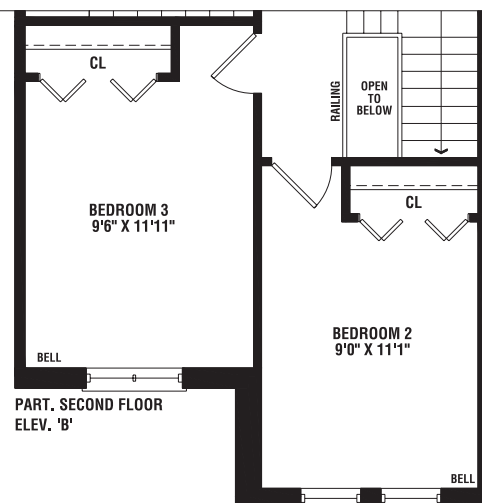

RÉPUBLIQUE 1420 SQ. FT